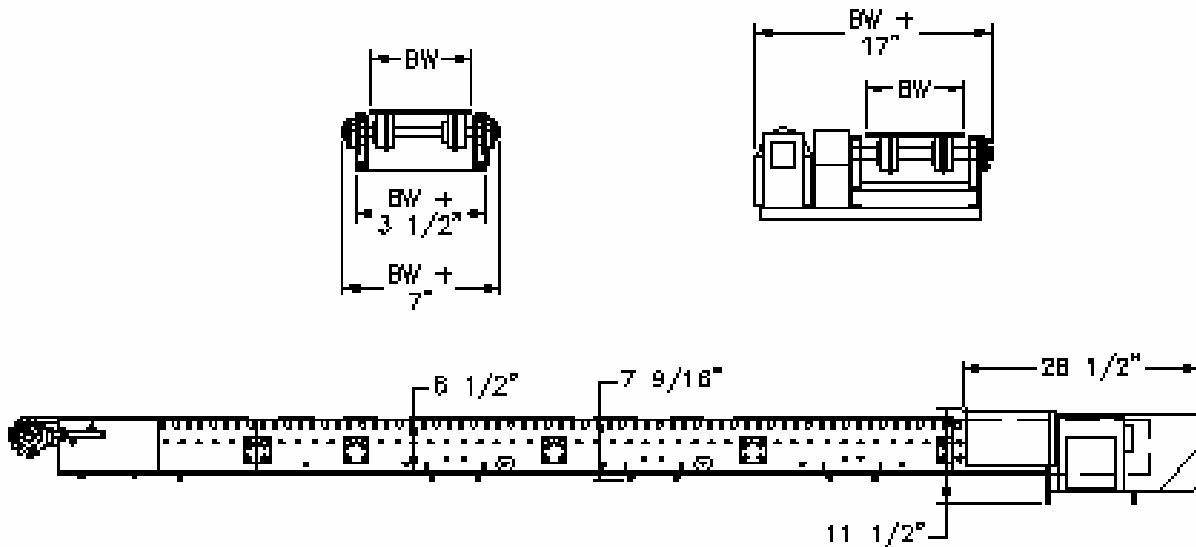

## SIDE MOUNT DRIVE WIRE MESH BELT CONVEYORS

1700 Division Street, New London, WI 54961

Phone: (920) 982-4030; Fax: (920) 982-6800

Website: [www.nleco.com](http://www.nleco.com)

Light to medium-duty wire mesh conveyors designed to handle special applications with a variety of special deck options including rollers, longitudinal wear strips and herringbone wear strips.